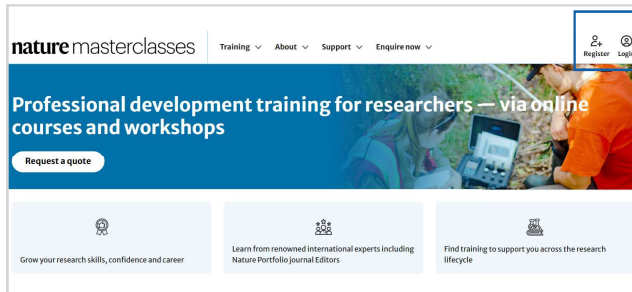

How to access Nature Masterclasses On-demand

1 Start the registration

- Select *Register* (top right) on the homepage, or visit nature.com/masterclasses/signup

2 Continue to sign up

Sign up to Nature Masterclasses On-demand

Select 'Continue' to find out if your institute, department or lab has a subscription or register as a free user.

Continue

- Select *Continue* to create your account.

3 Find your institution

Are you affiliated with an educational institution?

Select your institution to find out if you have access to a Nature Masterclasses subscription

Start typing your institution's name

Continue with selected institution

Continue as free user

Need more support? [Contact our Support Team!](#)

- Find and select your institution.
- If your institution is not on the list, you can *continue as a free user*.