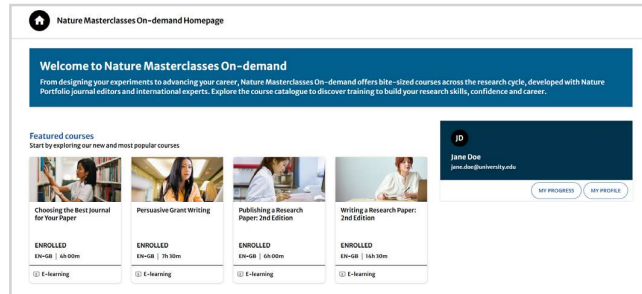

How to access Nature Masterclasses On-demand

9 Start Learning

- You will be directed to the homepage of our learning platform where you are now automatically logged in. You are now ready to explore courses and start learning.