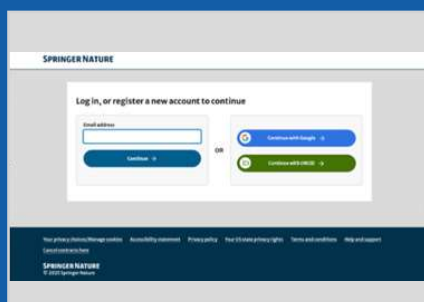

How to access Nature Masterclasses On-demand

9 Start Learning

- You will be directed to the homepage of our learning platform where you are now automatically logged in. You are now ready to explore courses and start learning.

Next time: Log in

If you log out of your account, you can log in again.

- Select Login at the top right of our homepage.
- Sign in using your Springer Nature account credentials.
- After successfully signing in, you will be directed to the homepage of our learning platform.